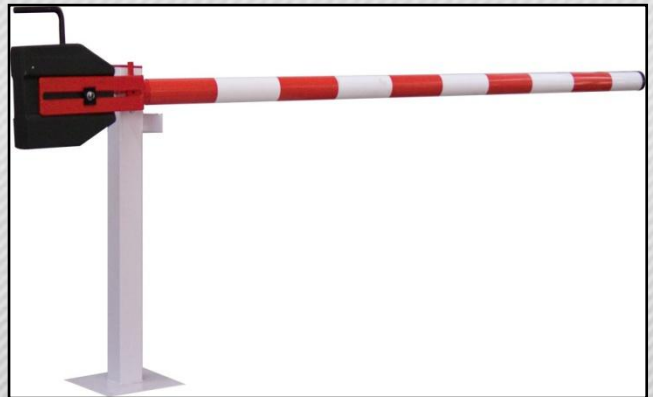

FULL HEIGHT TURNSTILES
WAIST HEIGHT TURNSTILES
HALF HEIGHT TURNSTILES
GLASS TURNSTILES
GLASS REVOLVING DOORS
DROP ARM BARRIERS
SPECIAL NEEDS GATES
VEHICLE BARRIERS/BOOMS
SPIKE BARRIERS
MANTRAP BOOTHS
INDUSTRIAL GATES
INDUSTRIAL AUTOMATION
ROTADOORS

FULL HEIGHT TURNSTILES | WAIST HEIGHT TURNSTILES | HALF HEIGHT TURNSTILES | GLASS TURNSTILES | VEHICLE BARRIERS | SPECIAL NEEDS GATES | BOOTHS | INDUSTRIAL GATES | ROTADOORS | AUTOMATION | PEDESTRIAN BARRIERS